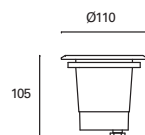

Máximo rendimiento lumínico
gracias al reflector incluido.

Maximum light efficiency thanks to
the included reflector.

Efficacité lumineuse optimale
grâce au projecteur inclus.

Compatible con lámparas Par-30
y Par-38.

Compatible with Par-30 and Par-38
light bulbs.

Compatible avec ampoules Par-30
et Par-38.

E-27
Max. 60W
L 150 mm -
Ø 115 mm

V/Hz
100-240V
50-60Hz

Class I

8

IP65
IP67

IK10

0,3 m

Included

✓

Ⓢ PX-0354-INO ●