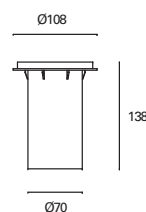

Máximo rendimiento lumínico
gracias al reflector incluido.

Maximum light efficiency thanks to
the included reflector.

Efficacité lumineuse optimale
grâce au projecteur inclus.

Compatible con lámparas Par-30
y Par-38.

Compatible with Par-30 and Par-38
light bulbs.

Compatible avec ampoules Par-30
et Par-38.

E-27
Max. 60W
L 150 mm -
Ø 115 mm

V/Hz
100-240V
50-60Hz

Class I

8

IP65
IP67

IK10

0,3 m

Included

✓

Ⓢ PX-0354-INO ●